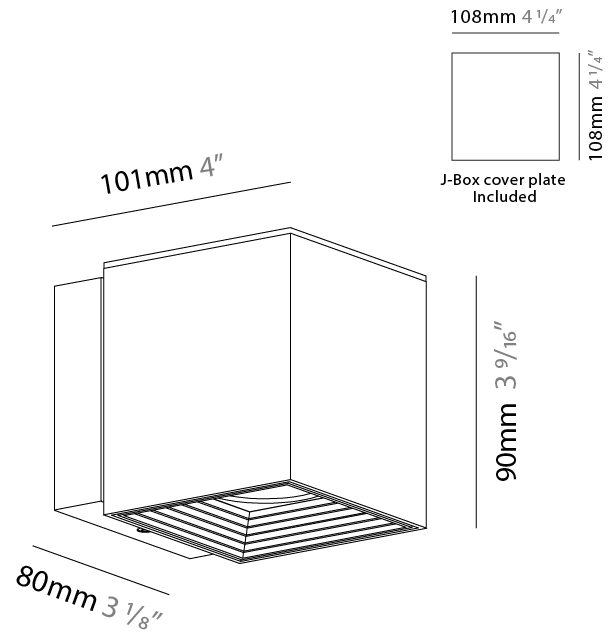

PROJECT	_____
TYPE	_____
SPECIFIER	_____
QUANTITY	_____
DATE	_____

DAU SINGLE SURFACE

D93189R9-

base number Finish Options

1. To build a product code in our configurator select the specify button on the base model # product page
2. To build a manual product code on this datasheet choose from the options listed below in blue font and add the suffix to the base model #

GENERAL

Series: Dau
Subseries: Dau Single
Brand: Milan
Division: Design
Mounting Type: Surface
Mounting Location: Wall
Subcategory: Downlight

PHYSICAL

Shape: Cube
Length (mm): 80
Length (in): 3 1/8
Height (mm): 90
Depth (mm): 101
Height (in): 3 9/16
Depth (in): 4
Extension (mm): 114
Extension (in): 4 1/2
Light Distribution: Direct
Fixture Finish: [BAL / MWL / BSL](#)
Fixture Material: Extruded Aluminum

ELECTRICAL

Lamp Type: LED
Input Wattage (W): 10
Total Output Wattage (W): 9.3
Dimming: Tri-Mode (Non-Dimming and Phase Dimming (120Vac only) and 0-10V Dimming)
Driver Included: Yes
Driver Location: Integrated
Driver Type: Constant Current - 120Vac
Driver Class: Class 2
Input Voltage (V): 120 - 277
Constant Current (MA): 350
Upon Request: Not included - see components) Remote: 0-10Vdc dimming / Phase dimming @120Vac only / 277Vac

LED

Number of LEDs: 1
Color Temperature (°K): 3000
Max. Delivered Lumen (lm): 956
CRI: >90 CRI
Lamp Life (hrs): 50000

OPTICAL

RATINGS AND CERTIFICATIONS

Certified By: Certified for North American Standards
IP rating: IP44